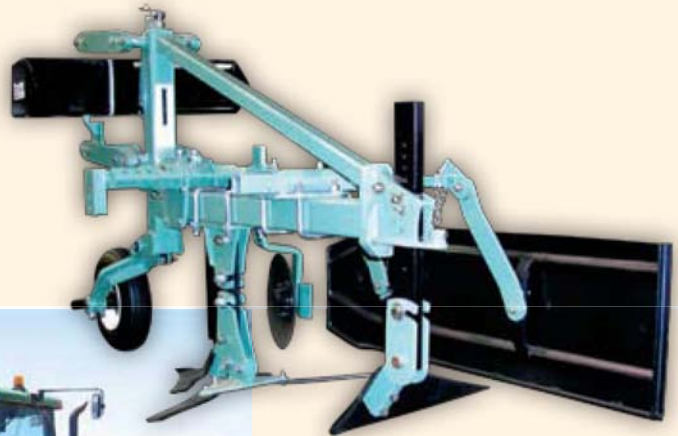

EXCEL

PARALLELOGRAM AND FIXED BAR CULTIVATORS

want the most effective and user friendly cultivator?...

- Simple design combining easily adjusted tooling options with Excel's all new patented in-line shear clamp assemblies
- New range of fixed bar cultivators offering multi-tooling combinations for a wide range of applications
- Inter-row and Fallow cultivate in irrigation and dryland applications
- Revolutionary patent clean sweep assembly delivers a superior weed kill with minimum soil disturbance and minimal moisture loss
- Large range of tooling options, for cultivating, spraying and fertiliser applications
- An effective and economical choice that eliminates the problems of carry over chemical resistance and rising chemical costs
- Maximum clearance to promote trash flow
- Crop shields to minimise plant damage and increase cultivation speed
- Minimal maintenance and greasing requirements

**...Excel Cultivators
offer unbeatable
performance every
time**

+ **All new tooling
depth indicators
for easy, precise
and constant depth
adjustment settings**

+ **Easily adjusted
tooling requiring
minimal know
how to achieve
excellent results**